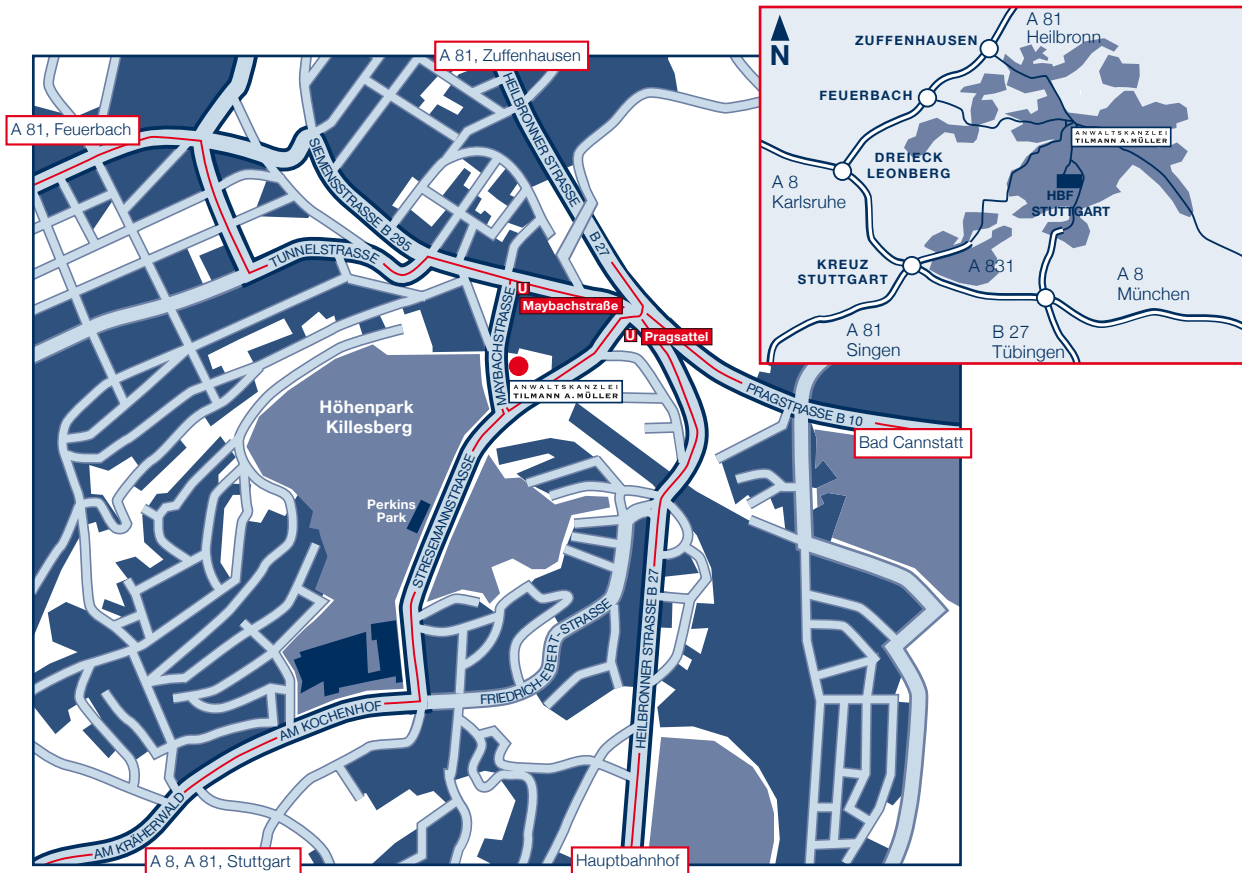

## Travelling by car

When travelling by car head towards Höhenpark Killesberg. There are plenty of parking spaces directly in front of our office building.

## Travelling by train

A taxi from the Hauptbahnhof to our office will take approx. 10–15 minutes.

With public transport take the U-Bahn (U6) in the direction of Gerlingen until you reach the “Pragsattel” stop. Get out and turn left onto Stresemannstrasse, walk ahead and then take a right onto Maybachstrasse. You will find our office, which is in the building of DIE CREW advertising agency, on the right hand side. You will need approx. 3 minutes.